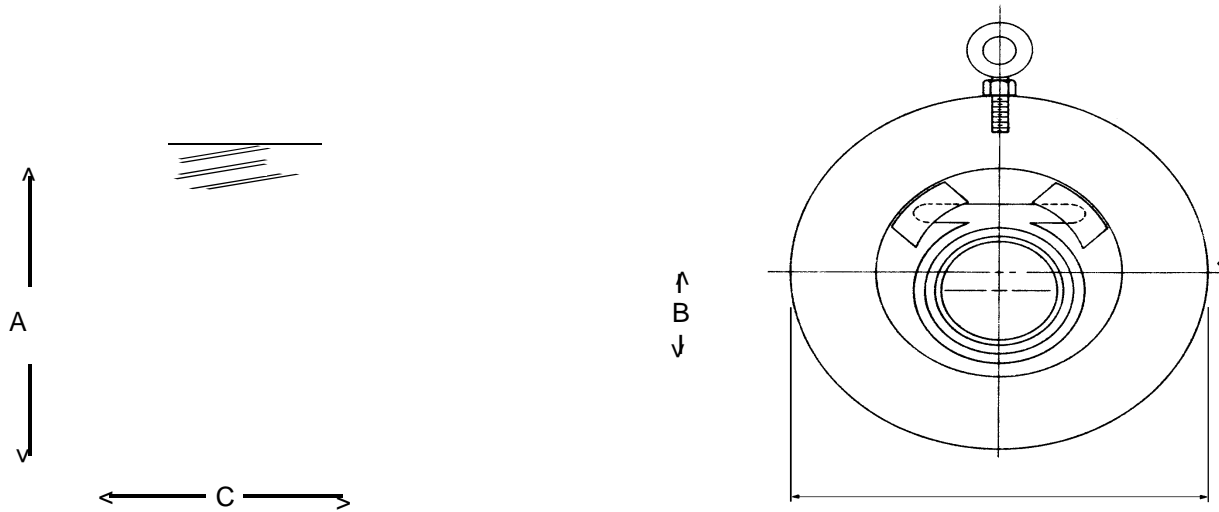

CHAMPION LONG PATTERN WAFER CHECK VALVES

P.O. Box 333 Cypress, TX 77410 * Phone: 281-357-8887 Fax: 281-357-8998
 Web-site: www.champvalve.com * E-mail: champion.valve@yahoo.com

Column1	Column2	Column3	Column4	Column5	Column6	Column7	Column8	Column9
	Dim	2"	3"	4"	6"	8"	10"	12"
ANSI 150	A	4-1/8"	5-3/8"	6-7/8"	8-3/4"	11"	13-3/8"	16-1/8"
	B	1-1/8"	1-3/4"	2-5/8"	4-5/8"	5-15/16"	7-3/4"	9-1/2"
	C	2-3/8"	2-7/8"	2-7/8"	3-7/8"	5"	5-3/4"	7-1/8"
ANSI 300	A	4-3/8"	5-7/8"	7-1/8"	9-7/8"	12-1/8"	14-1/4"	16-5/8"
	B	1-1/8"	1-3/4"	2-5/8"	4-5/8"	5-15/16"	7-3/4"	9-1/2"
	C	2-3/8"	2-7/8"	2-7/8"	3-7/8"	5"	5-3/4"	7-1/8"
ANSI 600	A	4-3/8"	5-7/8"	7-5/8"	10-1/2"	12-5/8"	15-3/4"	18"
	B	1"	1-3/4"	2-5/8"	4"	5"	6-7/8"	8-1/2"
	C	2-3/8"	2-7/8"	3-1/8"	5-3/8"	6-1/2"	8-3/8"	9"
ANSI 900	A	5-5/8"	6-5/8"	8-1/8"	11-1/8"	14-1/8"	17-1/8"	19-5/8"
	B	1"	1-3/4"	2-3/8"	4"	5"	6-7/8"	8-1/2"
	C	2-3/4"	3-1/4"	4"	6-1/4"	8-1/8"	9-1/2"	11-1/2"
ANSI 1500	A	5-5/8"	6-7/8"	8-1/4"	11-1/8"	13-7/8"	17-1/8"	20-1/2"
	B	1"	1-3/4"	2-1/4"	3-3/4"	4-3/4"	6-3/4"	8-1/2"
	C	2-3/4"	3-1/4"	4"	6-1/4"	8-1/8"	9-3/4"	12"

* Consult factory for sizes 14" and up